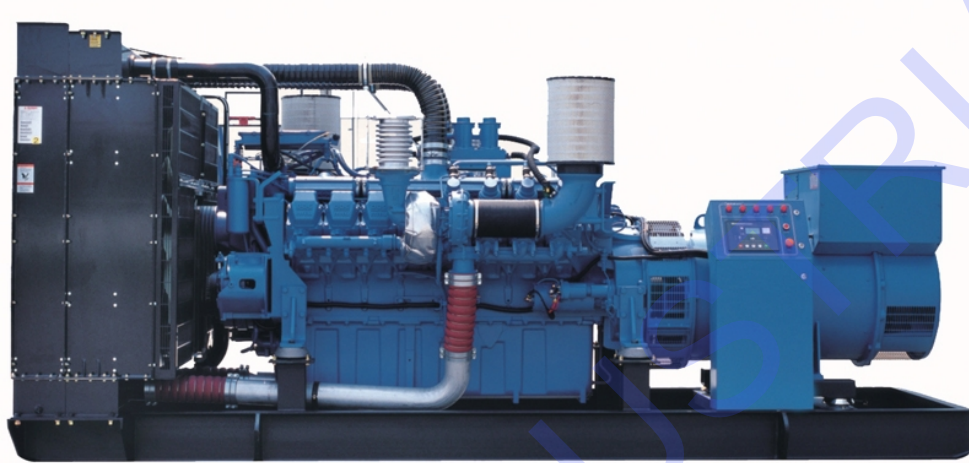

MTU series diesel generator

MTU series diesel generator is our company introduce Germany MTU's original engine, matched the motors of British Stamford, the Sino-French joint venture Leroysoner, Megaton and other quality brands. MTU, as a global brand products, have withstood the test of history, 80% of the power for military equipment adopted the products of MTU (Mercedes), which after-sales service network is all over the world.

MTU generator

TECHNICAL DATA

Type	Power(kw)		Engine type	Cylinder No.	Displacement(L)	Lubrication capacity(L)	Fuel consumption (g/kw.h)	Dimension L*W*H (mm)	Weight (kg)
	Prime	Standby							
B570	520	570	12V2000G25	12	23.88	77	196	3750*1450*2075	5250
B630	576	630	12V2000G65	12	23.88	77	196	3750*1450*2075	5550
B704	640	704	12V2000G65	12	23.88	77	196	3750*1450*2075	5650
B800	728	880	16V2000G75	16	76.3	300	197	6450*2415*2810	7000
B880	800	880	16V2000G65	16	76.3	300	197	6450*2415*2810	7100
B1000	910	1000	18V2000G65	18	350.82	130	195	4600*1750*2340	7670
B1390	1260	1390	12V4000G23	12	23.88	77	196	3750*1450*2075	10210
B1670	1510	1670	12V4000G23	12	23.88	77	196	3750*1450*2075	10575
B1760	1600	1760	16V4000G23	16	76.3	300	197	6450*2415*2810	12500
B1980	1800	1980	16V4000G63	16	76.3	300	197	6450*2415*2810	13000
B2320	2118	2320	20V4000G23	20	95.4	390	192	6450*2670*2965	17900
B2578	2330	2578	20V4000G63	20	95.4	390	193	6450*2415*2810	18400