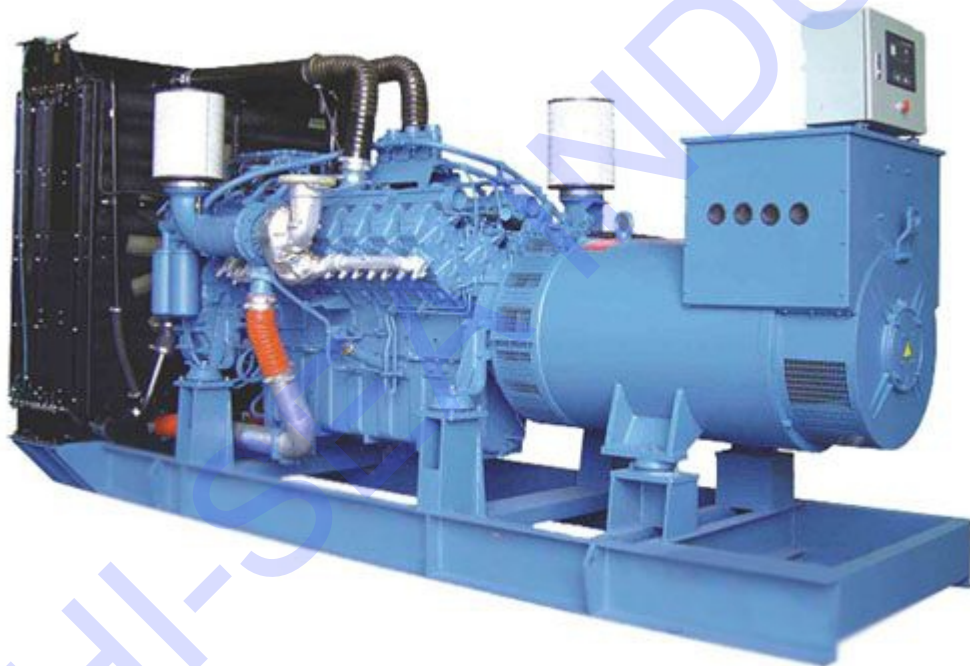

MTU series diesel generator

MTU series diesel generator is our company introduce Germany MTU's original engine, matched the motors of British Stamford, the Sino-French joint venture Leroysoner, Megaton and other quality brands. MTU, as a global brand products, have withstood the test of history, 80% of the power for military equipment adopted the products of MTU (Mercedes), which after-sales service network is all over the world.

MTU generator

TECHNICAL DATA

Type	Power(kw)		Engine type	Cylinder No.	Displacement(L)	Lubrication capacity(L)	Fuel consumption (g/kw.h)	Dimension L*W*H (mm)	Weight (kg)
	Prime	Standby							
B570	520	570	12V2000G25	12	23.88	77	196	3750*1450*2075	5250
B630	576	630	12V2000G65	12	23.88	77	196	3750*1450*2075	5550
B704	640	704	12V2000G65	12	23.88	77	196	3750*1450*2075	5650
B800	728	880	16V2000G75	16	76.3	300	197	6450*2415*2810	7000
B880	800	880	16V2000G65	16	76.3	300	197	6450*2415*2810	7100
B1000	910	1000	18V2000G65	18	350.82	130	195	4600*1750*2340	7670
B1390	1260	1390	12V4000G23	12	23.88	77	196	3750*1450*2075	10210
B1670	1510	1670	12V4000G23	12	23.88	77	196	3750*1450*2075	10575
B1760	1600	1760	16V4000G23	16	76.3	300	197	6450*2415*2810	12500
B1980	1800	1980	16V4000G63	16	76.3	300	197	6450*2415*2810	13000
B2320	2118	2320	20V4000G23	20	95.4	390	192	6450*2670*2965	17900
B2578	2330	2578	20V4000G63	20	95.4	390	193	6450*2415*2810	18400