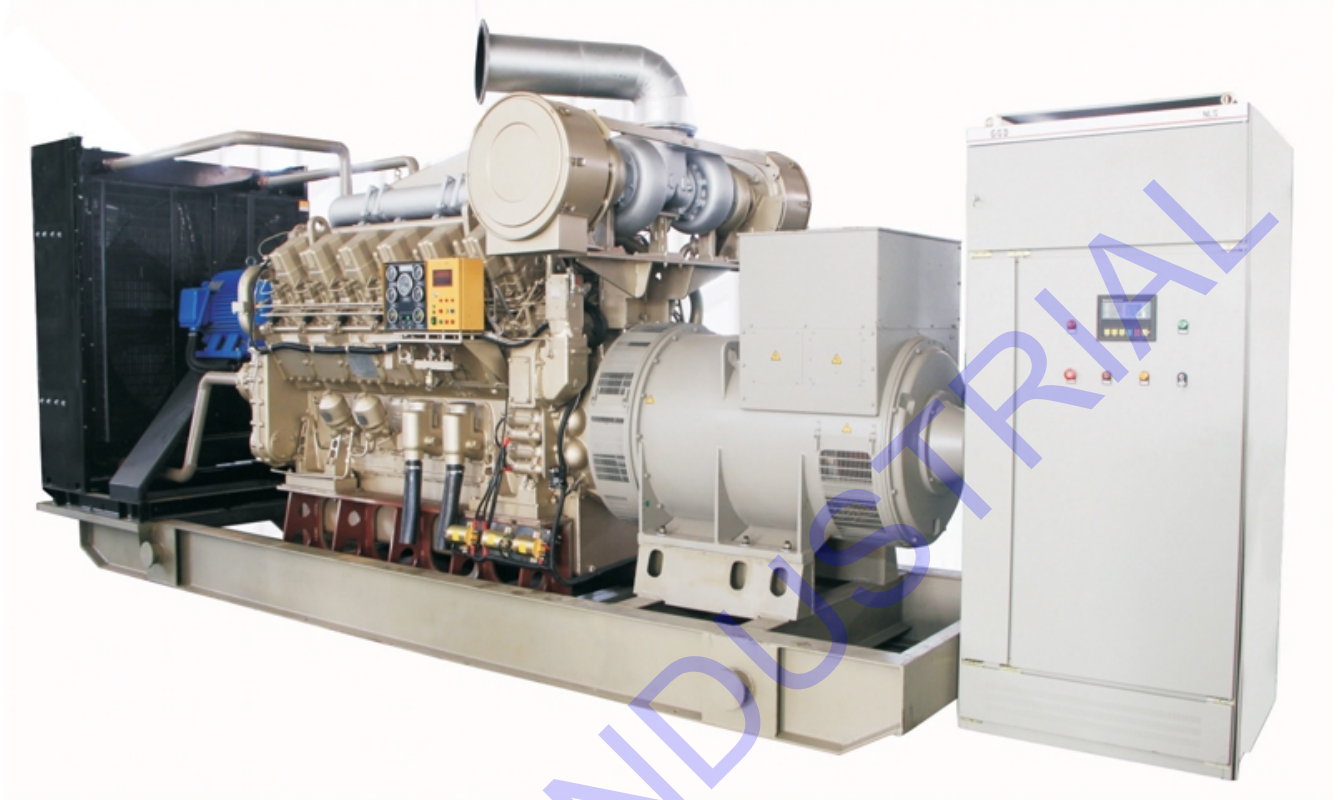

## Jichai series diesel generator set

**Jichai series diesel generator set** : The serial of JINAN diesel engine, it is the only national gold medal product among the whole family of strong power diesel engine in China. They are widely used in the fields of petroleum, mine and enterprises.

**TECHNICAL DATA**

Type	Power(kw)		Engine type	Cylinder No.	Displacement(L)	Lubrication capacity(L)	Fuel consumption (g/kw.h)	Dimension L*W*H (mm)	Weight (kg)
	Prime	Standby							
J500	450	540	G6190ZLC	6	36	150	220	4500*1800*2400	6800
J588S	500	588	Z8V190	8	48	150	218	5300*2000*2680	10700
J660	600	660	8190ZLC	8	46.4	190	221	5300*2000*2680	10900
J800	720	800	Z12V190B	12	71.45	190	220	5775*2040*2679	13500
J880	800	880	Z12V190B	12	71.45	190	223	6000*2040*2680	14000
J960	880	960	Z12V190BD7	12	71.45	190	221	6000*1950*3000	11000
J1000	900	1000	G12V190ZL1	12	71.45	200	220	6000*1950*3000	11000
J1200	1080	1200	A12V190ZLD	12	73.15	200	217	6000*2040*2680	14000
J1200	1200	1320	A12V190ZLD	12	73.15	200	218	6000*2040*2680	14000
J1320	1200	1360	BH12V190ZLD	12	73.15	200	219	6000*2050*2700	14500
J1650	1500	1740	H12V190Z	12	73.15	200	218	7880*2400*2800	17000
J2000	1800	2000	H16V190ZL	16	73.15	220	219	7000*1950*3000	18000
J2200	2000	2200	H16V190ZL	16	73.15	220	219	7920*2800*3175	20000