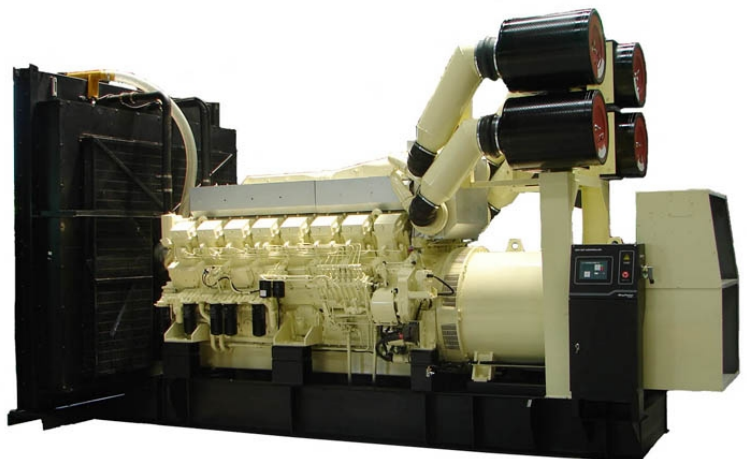

Mitsubishi series diesel generator set

Mitsubishi diesel generator sets use Mitsubishi Motor of Japan origin. Mitsubishi Heavy Industries has gone through 100 years of the Mitsubishi Group of Japan. As a pioneer of modern Japanese industry, Mitsubishi technology standards with modern technology and management moder, Mitsubishi diesel generator equipment also showed the high-tech level. Mitsubishi speedy and high-speed series diesel generator from 4KW to 4600KW sets as a continuous, normal and standby and peaking power a series of general purpose and special purpose. Mitsubishi Heavy Industrial advanced R&D and production technology have been highly appreciated in Japan and abroad.

TECHNICAL DATA

Type	Power(kw)		Engine type	Cylinder No.	Bore*Stoke (mm*mm)	Displacement(L)	Lubrication capacity(L)	Fuel consumption (g/kw.h)	Dimension L*W*H (mm)
	Prime	Standby							
M600	540	600	S6R2-PTA	6	170*220	29.96	100	205	3750*1410*2200
M660	600	660	S6R2-PTAA	6	170*220	29.96	94	211	3950*1600*2000
M704	640	704	S12A2-PTA	12	150*160	33.93	120	208	3950*1600*1950
M825	750	825	S12H-PTA	12	150*175	37.11	200	206	4600*1750*2500
M935	850	935	S12H-PTA	12	150*175	37.11	200	197	4500*1750*2500
M1100	1020	1100	S12R-PTA	12	170*180	49.03	180	197	4570*2100*2460
M1200	1100	1200	S12R-PTA2	12	170*180	49.03	180	207	4650*2100*2630
M1320	1200	1320	S12R-PTAA2	12	170*180	49.03	180	199	5000*2200*3000
M1540	1400	1540	S16-PTA	16	170*180	65.37	230	200	5500*1850*2760
M1650	1500	1650	S16R-PTA2	16	170*180	65.37	230	208	5450*2600*3100
M1800	1600	1800	S16R-PTAA2	16	170*180	65.37	230	199	5850*2450*3430