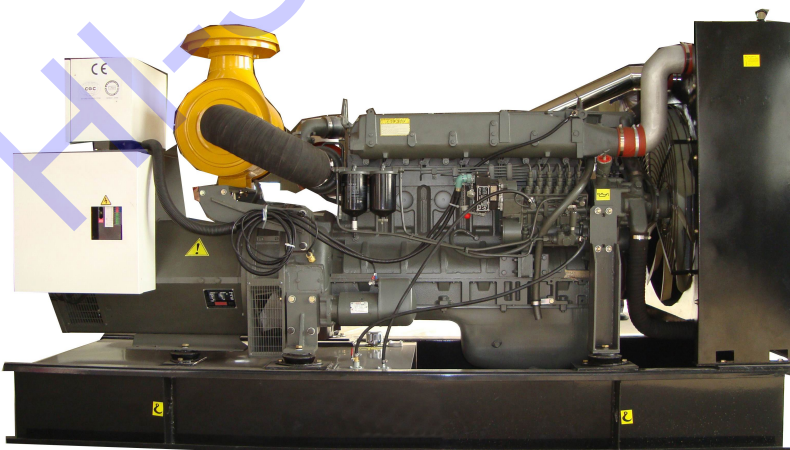

## Steyr series diesel generator set

**Steyr series diesel generator set** was introduced into China from Austria Steyr Company in the 80's with advanced international manufacturing technology. Steyr engine with the features, like small volume, low price, high quality, etc., and power range covers from 150 to 300kw.

**TECHNICAL DATA**

Type	Power(kw)		Engine type	Cylinder No.	Bore*Stroke (mm*mm)	Fuel consumption (g/kw.h)	Dimension L*W*H (mm)	Weight (kg)
	Prime	Standby						
W110	100	110	WD61561D	6	126*130	197	2600*940*1400	2200
W120	110	120	WD61561D	6	126*130	197	2600*940*1400	2200
W132	120	132	WD61564D	6	126*130	197	2650*940*1400	2250
W165	150	165	ED61568D	6	126*130	197	2800*970*1540	2550
W220	200	220	WD61546D	6	126*130	197	3000*970*1540	2600
W275	250	275	ED61842D	6	126*130	197	3200*1000*1830	2700
W385	350	385	6170	6	170*200	198	3800*1150*1800	5200
W440	400	440	6170	6	170*200	198	3800*1150*1800	5600
W550	500	550	6170	6	170*200	198	4800*1150*1900	8800