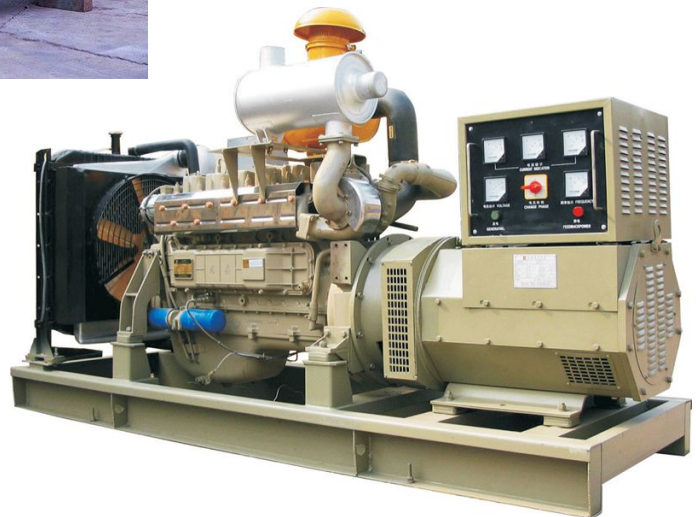

Chongqing Hi-Sea Marine Equipment Import&Export Co.,Ltd.

Address: 20-5,General Chamber of Commerce Building, No.2 Hongjin Street, Yubei District, Chongqing, China

Email: machine@hiseamarine.com mitang0708@foxmail.com **Skype:** cncqtang **QQ:** 2278612160

TEL: +86-23-67032301 **FAX:**+86-23-67955123 **Mobile:** +86-18108354610 **Post Code:**401147

Website: www.hiseamarine.com www.chinahisea.com