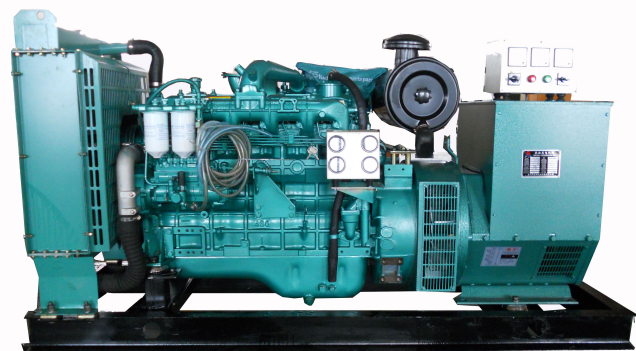

Yuchai series diesel generator set

Yuchai diesel generating set features:

1. Power range 30-800kw, 50HZ/1500rpm.
2. Powered by Yuchai series, coupled with Marathon Alternator. Sunvim, Stamford, Siemens alternators are optional.
3. Diesel engine Yuchai series has excellent dynamic performance, economy and reliability, uncomplicated in structure, easy to operate, The Yuchai company has one million sets in the market, and an efficient after-sales service network is available.