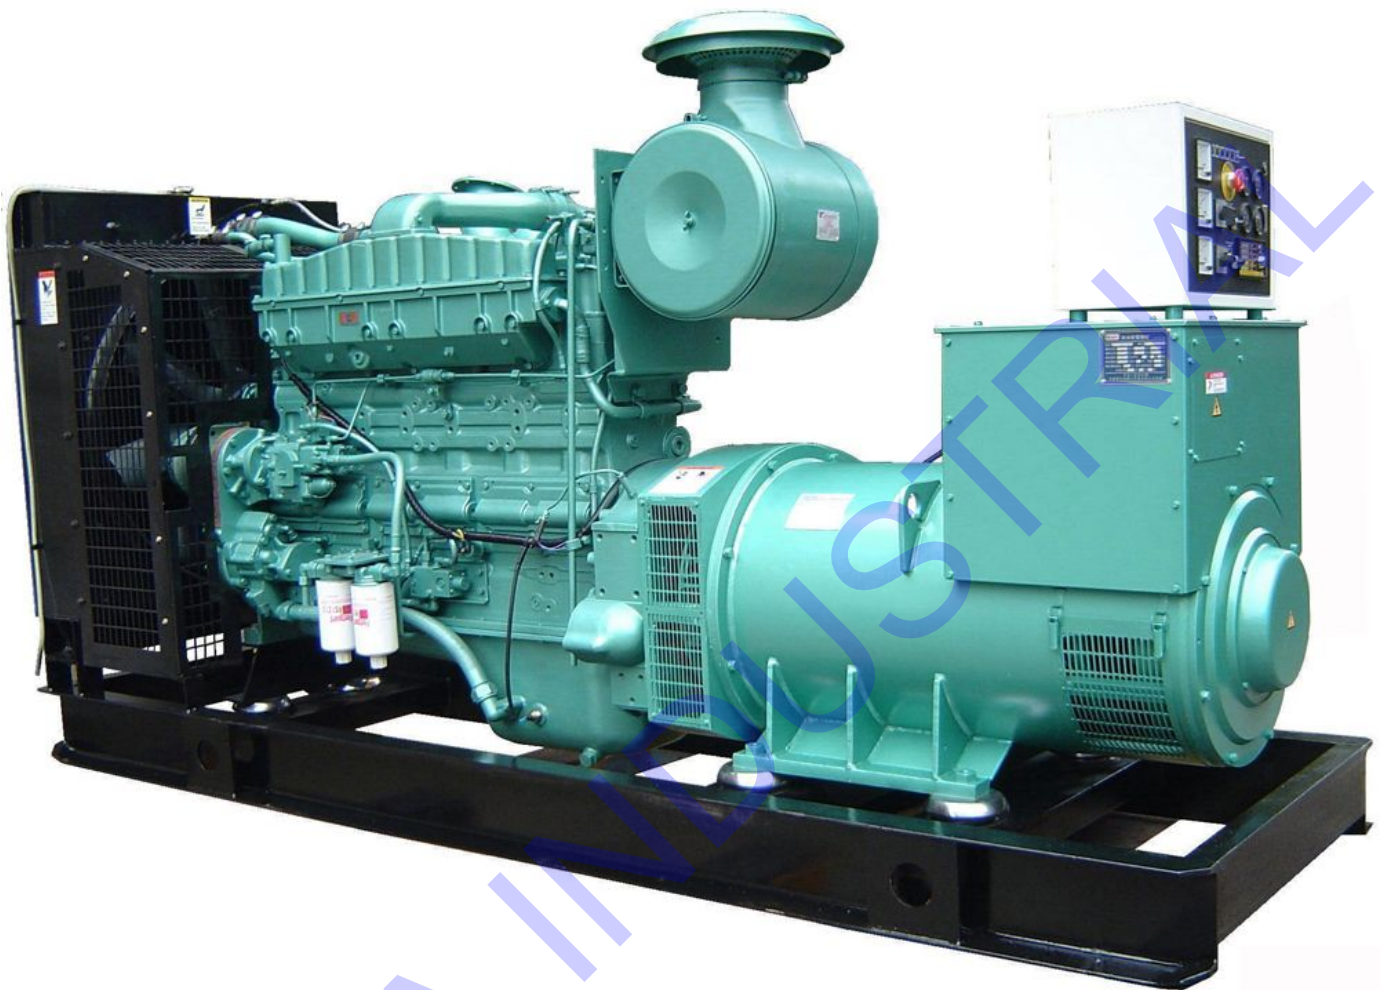

Yuchai series diesel generator set

Yuchai diesel generating set features:

1. Power range 30-800kw, 50HZ/1500rpm.
2. Powered by Yuchai series, coupled with Marathon Alternator. Sunvim, Stamford, Siemens alternators are optional.
3. Diesel engine Yuchai series has excellent dynamic performance, economy and reliability, uncomplicated in structure, easy to operate, The Yuchai company has one million sets in the market, and an efficient after-sales service network is available.