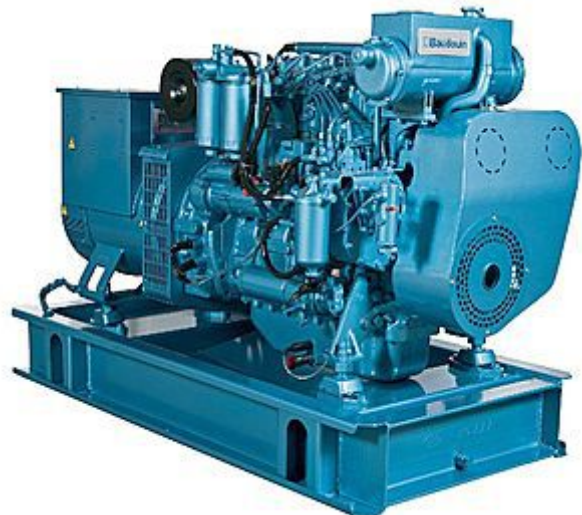

Baudouin series marine generator

Baudouin series marine generator:

1. Power range 350Kw-800Kw (437.5KVA-1000KVA)
2. 50HZ/1500RPM
3. Powered by Baudouin engine coupled with Marathon Alternator, SUNVIM, Stamford, Siemens alternator are optional
4. EIAPP (Nox) certificate
5. CCS, BV, RS, RRR, GL, VR, RINA, ABS approved

TECHNICAL SPECIFICATIONS

Genset Specification			Engine Specification				Alternator Specification		Unit appearance		
Model	Rated Output		Fre/Volt	Model	Power/Speed	Cyl.	Fuel consumption (L.H)	Model		Dimension L×W×H(mm)	Weight (Kgs)
	KW	KVA	Hz/ V		Kw/RPM			Marathon	Sunvim		
B350JW	350	437.5	50/400	6M26CD	403/1500	L6	80.29	MX-H-350-4	SVH354	3031×1100×1650	3450
B400JW	400	500	50/400	6M26CD	460/1500	L6	91.76	MX-H-400-4	SVH354	3031×1100×1650	3480
B600JW	600	750	50/400	12M26CD	690/1500	V12	137.65	MX-H-600-4	SVH404	3650×1525×2050	5439
B700JW	700	875	50/400	12M26CD	805/1500	V12	160.59	MX-H-700-4	SVH404	3650×1525×2050	5515
B800JW	800	1000	50/400	12M26CD	920/1500	V12	183.52	MX-H-800-4	SVH404	3805×1525×2050	5855