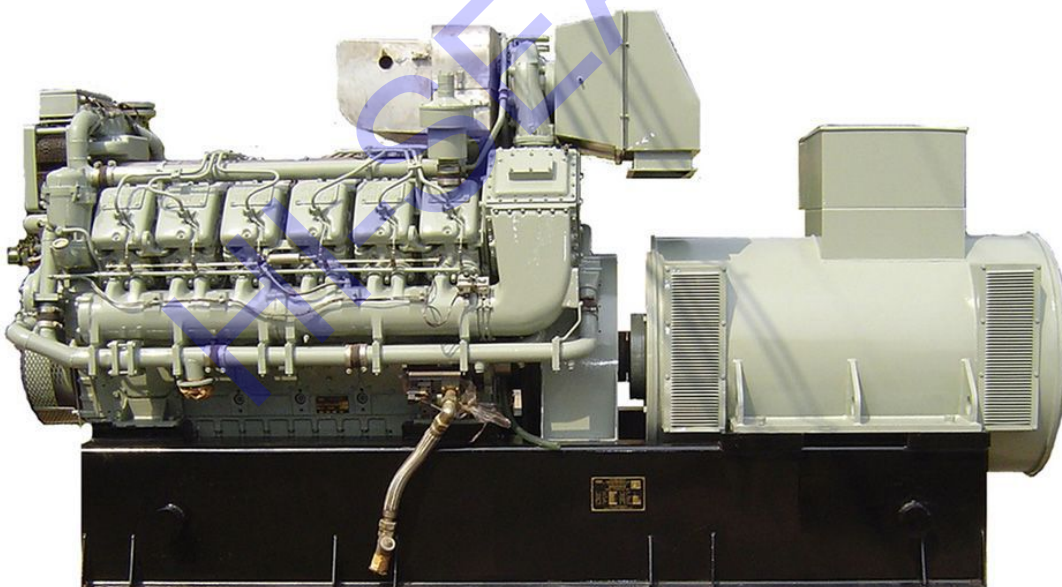

Genset Specification				Engine Specification				Alternator Specification		Unit appearance	
Model	Rated Output		Fre/ Volt	Model	Power/Speed	Cyl.	Fuel consumption (L/ H)	Model		Dimension L×W×H(mm)	Weight (Kgs)
	Kw	KVA	Hz/V		Kw/RPM			Marathon	Sunvim		
M150JW	150	187.5	50/400	TBD234V6	186/1500	V6	34.94	MP-H-150-4	SVH274	2430*1130*1850	2740
M200JW	200	250	50/400	TBD234V8	249/1500	V8	46.12	MP-H-200-4	SVH314	2775*1130*1850	3200
M250JW	250	313	50/400	TBD234V8	273/1500	V8	57.65	MP-H-250-4	SVH314	2775*1130*1850	3200
M300JW	300	375	50/400	TBD236V8	323/1500	V8	69.18	MP-H-300-4	SVH354	2775*1130*1850	3200
M320JW	320	400	50/400	TBD234V12	373/1500	V12	73.78	MP-H-320-4	SVH354	3680*1270*1850	4500
M350JW	350	437.5	50/400	TBD604BL6	400/1500	L6	81.12	MX-H-350-4	SVH354	3665*1350*2130	5260
M400JW	400	500	50/400	TBD604BL6	450/1500	L6	91.29	MX-H-400-4	SVH354	3725*1350*2130	5430
M450JW	450	562.5	50/400	TBD604BL6	500/1500	L6	104.29	MX-H-450-4	SVH354	3815*1350*2130	5430
M500JW	500	625	50/400	TBD604BL6	550/1500	L6	115.88	MX-H-500-4	SVH404	3815*1350*2130	5500
M800JW	800	1000	50/400	TBD620V8	834/1500	V8	170.29	MX-H-800-4	SVH404	4200*1695*2275	7200
M1000JW	1000	1250	50/400	TBD620V12	1251/1500	V12	222.35	MX-H-1000-4	SVH454	4795*1695*2275	9500
M1100JW	1100	1375	50/400	TBD620V12	1251/1500	V12	244.59	MX-H-1100-4	SVH454	4795*1695*2275	9500
M1500JW	1500	1875	50/400	TBD620V16	1668/1500	V16	342.35	MX-H-1500-4	SVH454	5085*1800*2500	12500
M200JW	200	250	60/440	TBD234V6	222/1800	V6	47.29	MP-H-200-4	SVH314	2430*1125*1850	2740
M270JW	270	337.5	60/440	TBD234V8	296/1800	V8	58.53	MP-H-270-4	SVH314	2775*1130*1850	3200
M400JW	400	500	60/440	TBD234V12	444/1800	V12	103.95	MX-H-400-4	SVH354	3675*1270*1850	4500
M550JW	550	687.5	60/440	TBD604BL6	600/1800	L6	129.41	MX-H-550-4	SVH354	3815*1350*2130	5500
M850JW	850	1063	60/440	TBD620V8	910/1800	V8	199.00	MX-H-850-4	SV-H-404	4200*1695*2275	7200
M1200JW	1200	1500	60/440	TBD620V12	1364/1800	V12	275.29	MX-H-1200-4	SV-H-454	4795*1965*2275	9500
M1700JW	1700	2125	60/440	TBD620V16	1819/1800	V16	402.00	MX-H-1750-4	SV-H-454	5085*1800*2500	12500

Chongqing Hi-Sea Marine Equipment Import&Export Co.,Ltd.

Address: 20-5,General Chamber of Commerce Building, No.2 Hongjin Street, Yubei District, Chongqing, China

Email: machine@hiseamarine.com mitang0708@foxmail.com **Skype:** cncqtang **QQ:** 2278612160

TEL: +86-23-67032301 **FAX:**+86-23-67955123 **Mobile:** +86-18108354610 **Post Code:**401147

Website: www.hiseamarine.com www.chinahisea.com