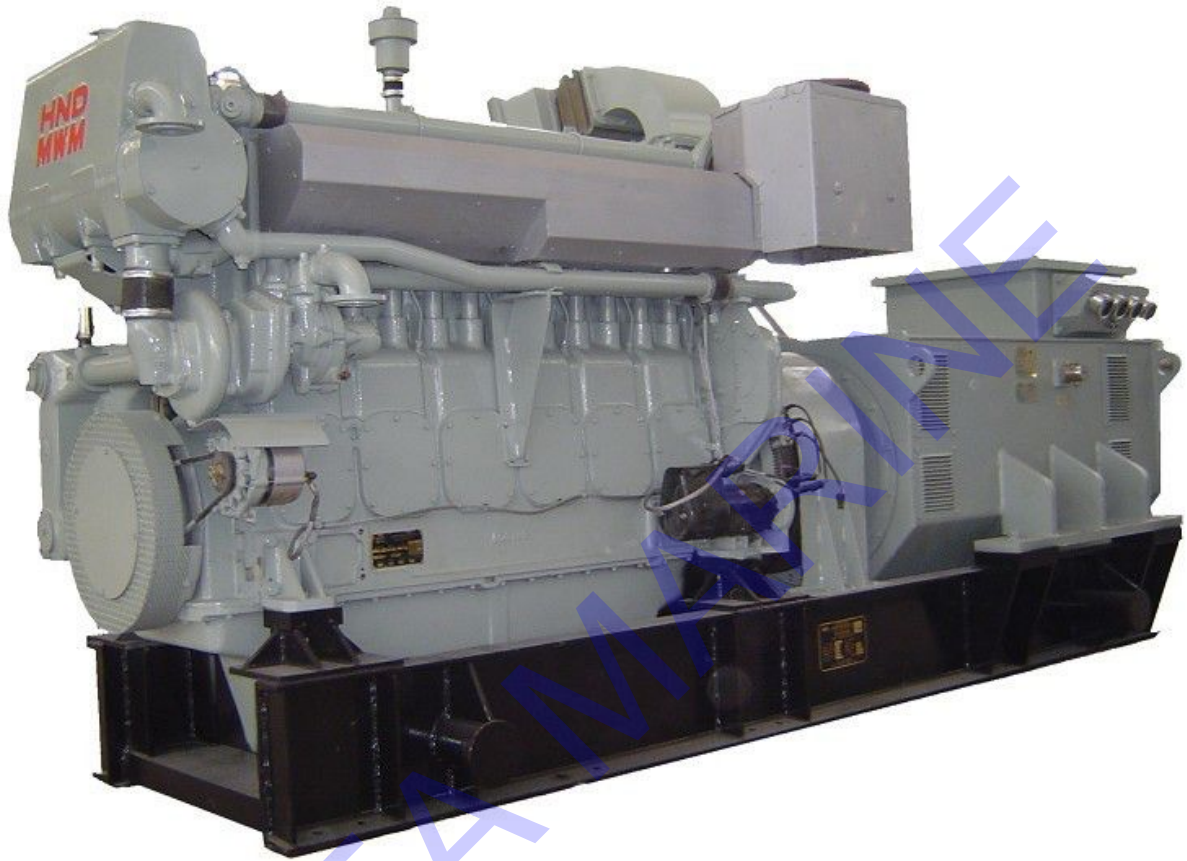

MWM series marine generator

MWM series marine generator:

1. Power range 150Kw-1700Kw (187.5KVA-2125KVA)
2. Powered by HND-MWM engine coupled with Marathon Alternator, Sunvim, Stamford, Siemens alternator are optional
3. EIAPP (Nox) certificate
4. CCS、ABS、BV、DNV、GL approved