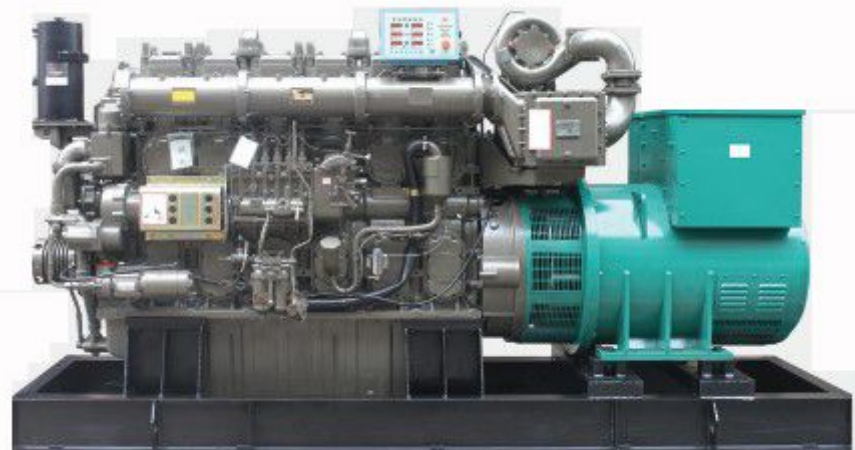

Yuchai series marine generator

Yuchai series marine generator:

1. Power range 37.5KVA-375KVA 30Kw-300Kw
2. 50HZ/1500RPM
3. Powered by Yuchai engine coupled with Marathon Alternato, SUNVIM, Stamford, Siemens alternator are optional
4. EIAPP (Nox) certificate
5. ZC、CCS approved

TECHNICAL SPECIFICATIONS

Genset Specification				Engine Specification				Alternator Specification		Unit appearance	
Model	Rated Output		Fre/ Volt	Model	Power/Speed	Cyl	Fuel consumption (L/ H)	Model		Dimension L×W×H(mm)	Weight (Kgs)
	Kw	KVA	Hz/ V		Kw/RPM			Marathon	Sunvim		
YC30JY	30	37.5	50/400	YC4108C	40/1500	4	7.69	MP-H-30-4	SVH224	1780*715*1035	750
YC40JY	40	50	50/400	YC4108ZC	50/1500	4	9.88	MP-H-40-4	SVH224	1850*715*1035	785
YC50JY	50	62.5	50/400	YC6108CA	63/1500	6	12.82	MP-H-50-4	SVH224	1900*860*1000	1300
YC75JY	75	93.8	50/400	YC6108ZLCA	90/1500	6	18.35	MP-H-75-4	SVH274	1900*860*1000	1330
YC90JY	90	113	50/400	YC6108ZLCB	112/1500	6	21.71	MP-H-90-4	SVH274	1998*930*1160	1400
YC100JY	100	125	50/400	YC6A170C	125/1500	6	24.12	MP-H-100-4	SVH274	2030*930*1160	2650
YC120JY	120	150	50/400	YC6M195C	145/1500	6	26.64	MP-H-120-4	SVH274	2365*1020*1420	1900
YC150JY	150	188	50/400	YC6M240C	176/1500	6	33.35	MP-H-150-4	SVH274	2365*1020*1420	2000
YC200JY	200	250	50/400	YC6MK330C	242/1500	6	45.88	MP-H-200-4	SVH314	2440*1020*1420	2950
YC250JY	250	313	50/400	YC6T375C	275/1500	6	57.35	MP-H-250-4	SVH314	2830*1110*1750	3200
YC300JY	300	375	50/400	YC6T450C	330/1500	6	68.82	MP-H-300-4	SVH354	2830*1110*1750	4200