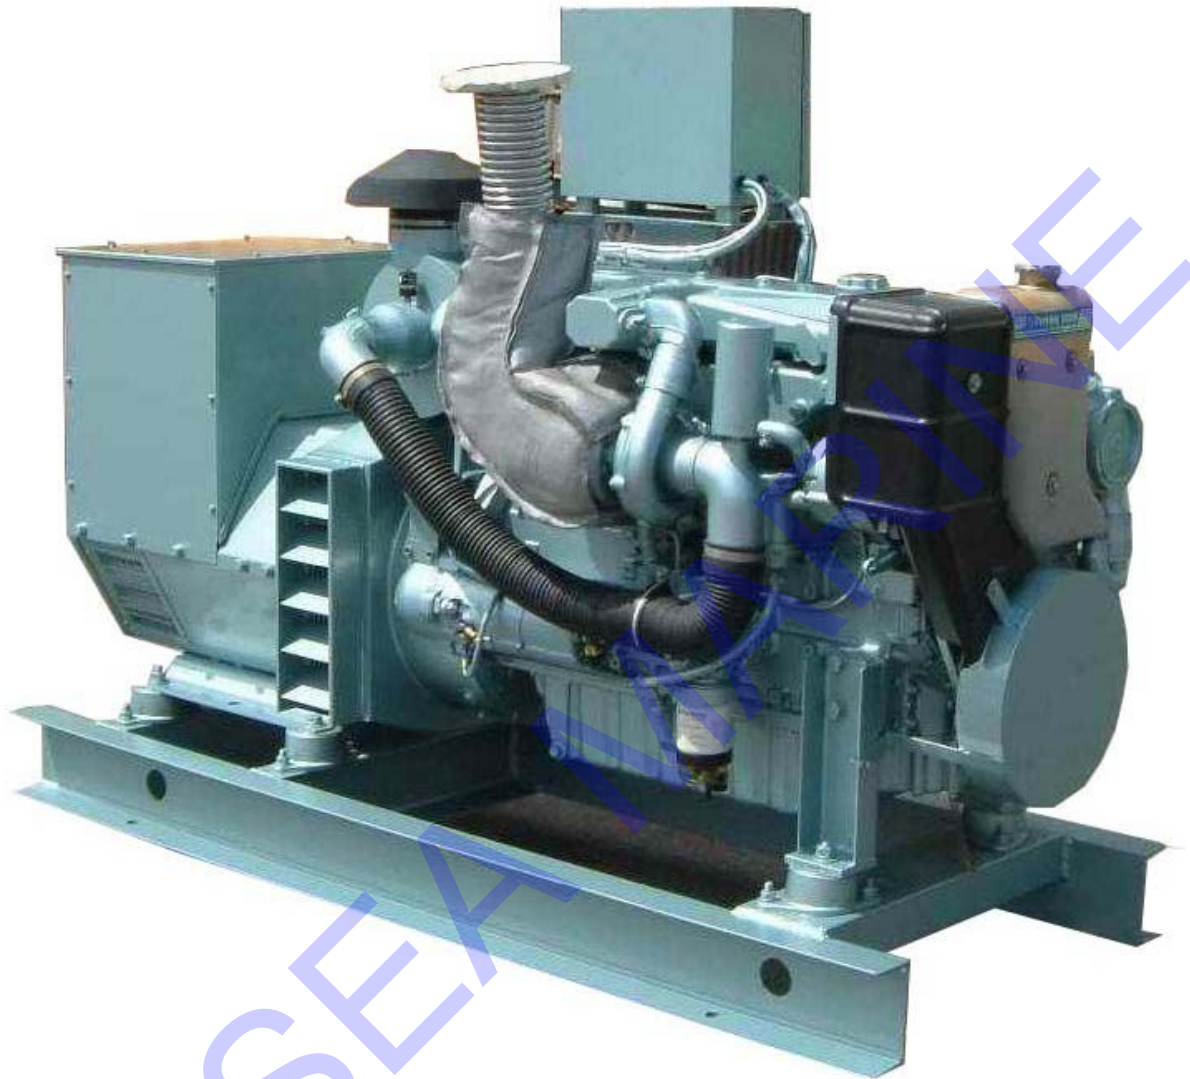

Lovol series marine generator

Lovol series marine generator features:

1. Power(1500RPM/50Hz):30KW-90KW(38KVA-113KVA)
2. Main generator and emergency generator can be obtainable;
3. 110V,220V,380V,400V,415V can be obtainable;
4. Electrical start and air start are optional;
5. Engine monitor panel,main switchboard are optional;
6. Powered by LOVOL engine coupled with Sanbo. Stamford, Siemens,landian are optional etc.
7. EIAPP(Nox) certificate
8. CCS approved

TECHNICAL SPECIFICATIONS

Genset Specification			Engine Specification				Alternator Specification		Unit appearance		
Model	Rated Output		Fre/Volt	Model	Power/Speed	Cyl	Fuel consumption (L/ H)	Model		Dimension L×W×H(mm)	Weight (Kgs)
	KW	KVA	Hz/ V		Kw/RPM			Marathon	Sunvim		
LO30JY	30	37.5	50/400	1004GM	40/1500	4	7.59	MP-H-30-4	SVH224	1560*790*1150	950
LO40JY	40	50	50/400	1004TGM	60/1500	4	10.12	MP-H-40-4	SVH224	1650*790*1150	1000
LO50JY	50	62.5	50/400	1004TGM	60/1500	4	12.95	MP-H-50-4	SVH224	1650*790*1150	1050
LO75JY	75	93.8	50/400	1006TGM	90/1500	6	18.97	MP-H-75-4	SVH274	1950*810*1200	1300
LO90JY	90	112.5	50/400	1006TWGM	110/1500	6	24.71	MP-H-90-4	SVH274	2050*810*1200	1400