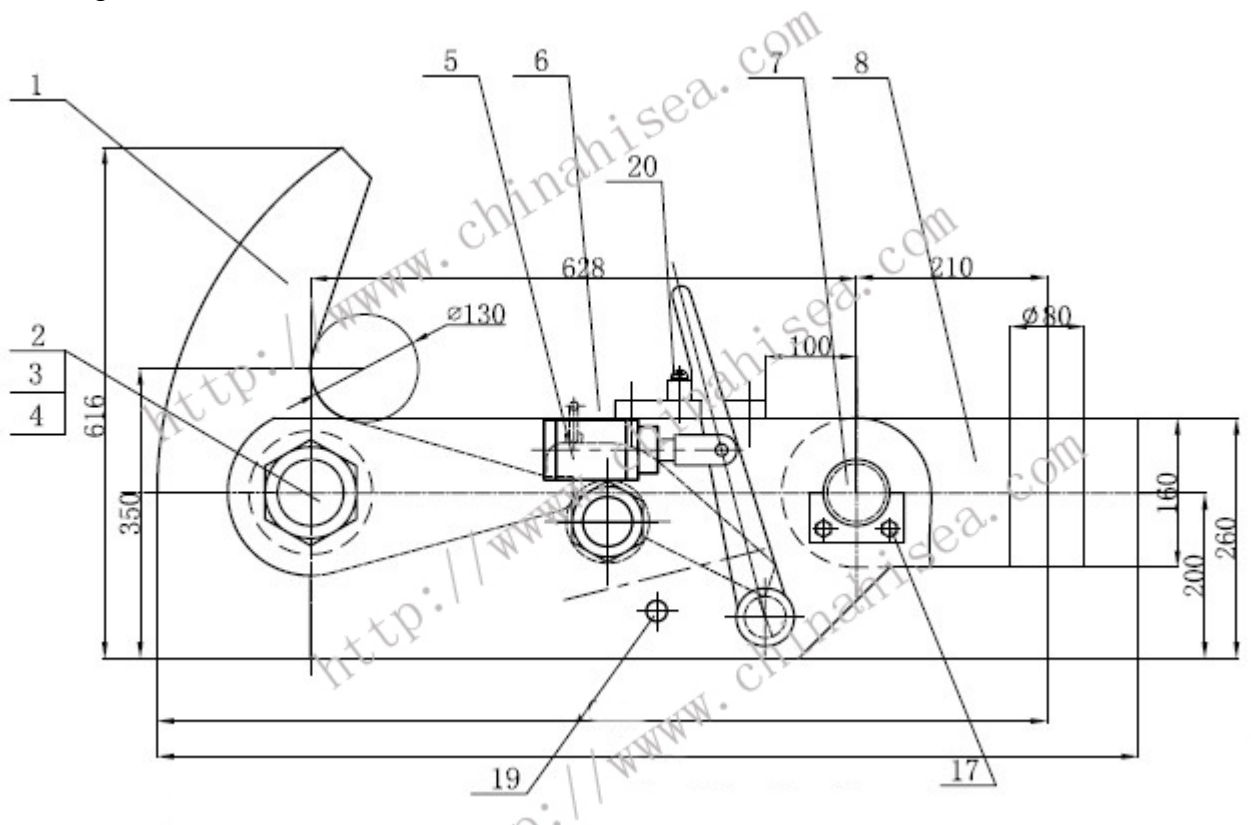

4. applications: container berth, general cargo berth, offshore dock, ferry dock, etc.

5. work principle: leverage.

6. Packaging Detail: wooden box or as your requirement.

7. lead time: 20-30 days

Various kinds of marine towing hooks are available as your requirement. If you want to get more information, please feel free to contact us.

8. Drawing

9. Specification:

| S.W. T | T.L | R.L | W.t | A | B | C | D | E | F | G | H | K | L | M | N | N | P |
|-----------|----------|----------|---------|----------|----------|---------|---------|---------|---------|---------|---------|---------|---------|---------|---------|---------|---------|
| 150 | 300 | 150 | 52 | 521 | 571 | 10 0 | 10 0 | 15 0 | 40 | 17 4 | 31 6 | 65 | 11 0 | 50 | 10 0 | 10 0 | 15 0 |
| 300 | 600 | 300 | 14 3 | 788 | 868 | 16 0 | 13 0 | 22 5 | 60 | 26 8 | 46 1 | 96 | 18 0 | 80 | 12 5 | 12 5 | 20 7 |
| 450 | 900 | 450 | 28 9 | 102 3 | 112 3 | 20 0 | 16 0 | 26 0 | 80 | 35 0 | 61 6 | 13 0 | 21 0 | 10 0 | 14 8 | 14 8 | 22 4 |
| 562 | 112 5 | 562 | 35 2 | 107 3 | 118 3 | 20 0 | 29 0 | 29 0 | 90 | 35 0 | 61 6 | 13 0 | 25 0 | 11 0 | 17 0 | 17 0 | 24 5 |
| 1000 | 150 0 | 100 0 | 52 6 | 115 9 | 127 9 | 23 0 | 33 0 | 33 0 | 10 0 | 40 0 | 70 0 | 15 0 | 25 0 | 12 0 | 21 2 | 21 2 | 33 3 |