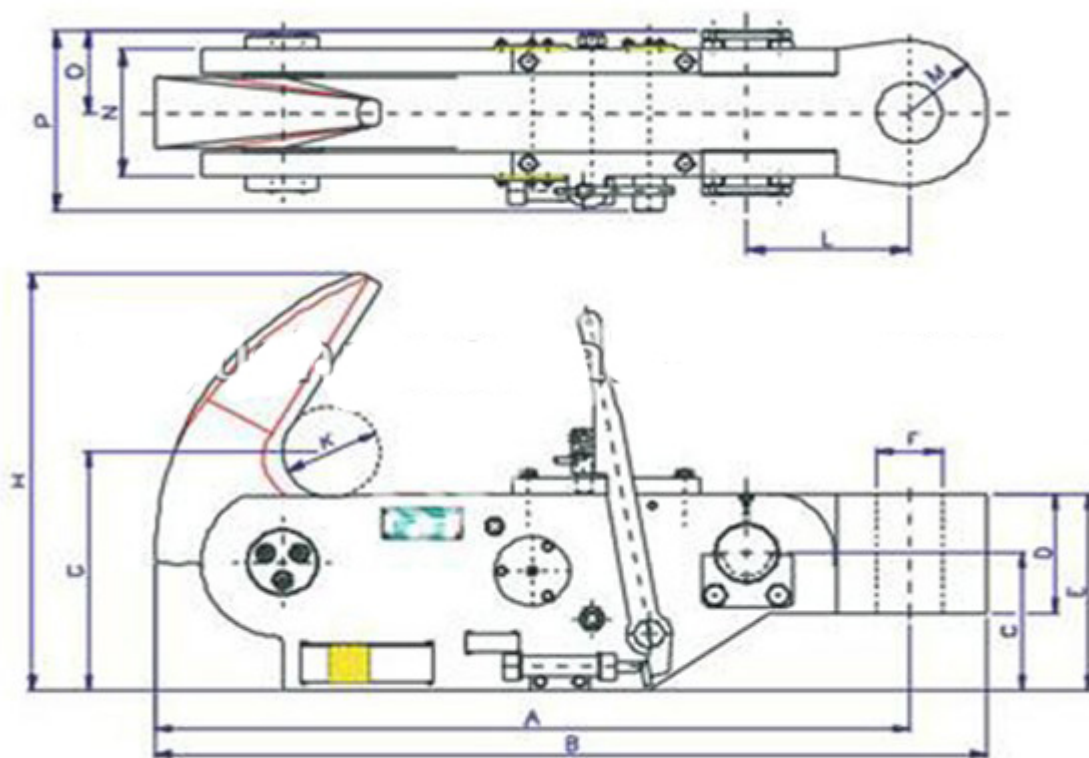

applications: container berth, general cargo berth, offshore dock, ferry dock, etc.

work principle: leverage.

1. Product description:

Type: Harbour Type

Movement: Side movement

Material of hook:EH36 Material of protect panel:Q345B Material of bolt:35CrMo

Pneumatic Release from wheel house Manual Release at hook body

Solenoid Voltage:24V DC The Length of Rubber Hose:20M Max Inlet Pressure:30Bar

Dia. of Rubber Hose ID:12mm OD:8mm

Offer scope: Towing Hook, Stainless Cylinder, Solenoid Valve, Rubber Hose.

2.Accessories:

FRL Unit Swivel: Standard connecting swivel Gauge: Pressure gauge

Controls: Local and remote(for wheel house) CAD General Drawing would offer

Schematic for Electric-Pneumatic Remote Control Attached

Long economic life of over 20years.

3.Drawing

4.Specification:

S.W.T.T.L	R.L	W.t	A	B	C	D	E	F	G	H	K	L	M	N	N	P	
150	300	150	52	521	571	100	100	150	40	174	316	65	110	50	100	100	150
300	600	300	143	788	868	160	130	225	60	268	461	96	180	80	125	125	207