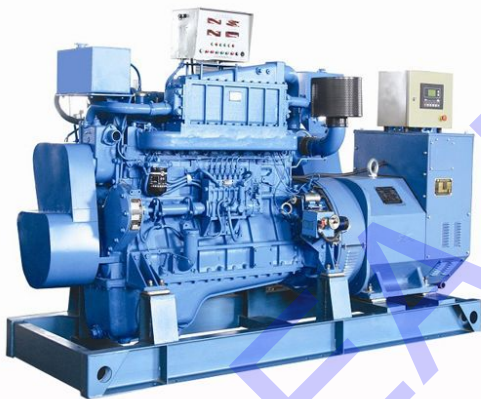

Marine Generator

Chongqing Hi-Sea have nearly 20 years experience of marine type diesel generator supply & export. With excellent quality, personalized products and professional pre-sale and after-sale service, Hi-Sea gains general recognition from customers both domestic and abroad.

We can supply the marine generator with power 10KW-2500KW. Our main product brand includes: CUMMINS, DEUTZ, PERKINS, VOLVO, MITSUBISHI, DOOSAN, SCANIA and the Chinese brands, as well as the marine emergency generators.