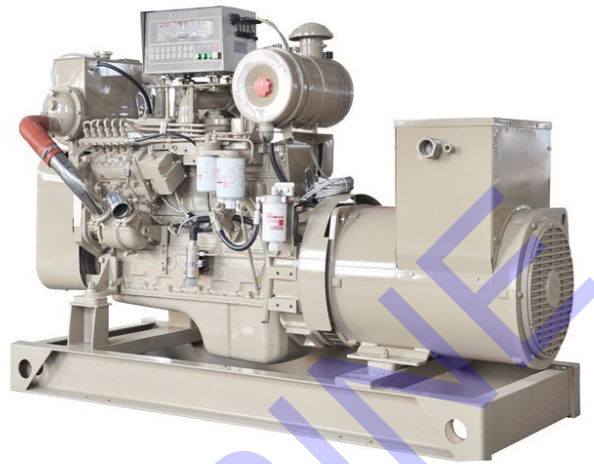

Marine Generator

Chongqing Hi-Sea have nearly 20 years experience of marine type diesel generator supply & export. With excellent quality, personalized products and professional pre-sale and after-sale service, Hi-Sea gains general recognition from customers both domestic and abroad.

We can supply the marine generator with power 10KW-2500KW. Our main product brand includes: CUMMINS, DEUTZ, PERKINS, VOLVO, MITSUBISHI, DOOSAN, SCANIA and the Chinese brands, as well as the marine emergency generators.