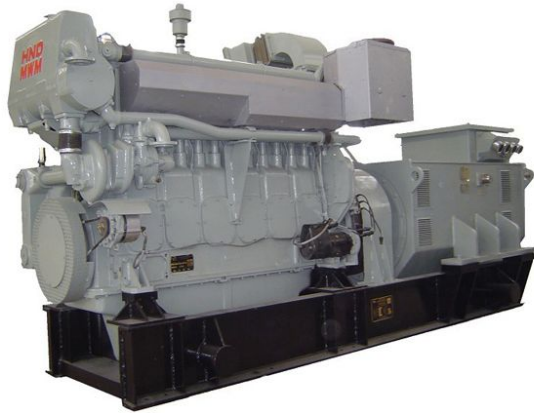

Marine Generator

Chongqing Hi-Sea have nearly 20 years experience of marine type diesel generator supply & export. With excellent quality, personalized products and professional pre-sale and after-sale service, Hi-Sea gains general recognition from customers both domestic and abroad.

We can supply the marine generator with power 10KW-2500KW. Our main product brand includes: CUMMINS, DEUTZ, PERKINS, VOLVO, MITSUBISHI, DOOSAN, SCANIA and the Chinese brands, as well as the marine emergency generators.