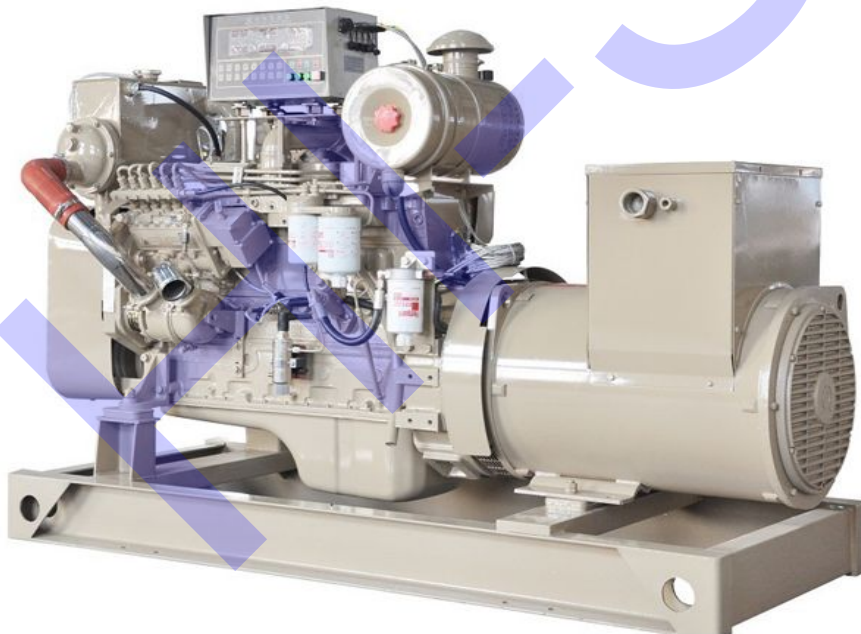

Marine Diesel Generator

Marine Diesel Generator Features:

1. Engine: CUMMINS, DEUTZ, Steyr, Baudouin, MWM, Volvo.
2. Alternator: Stamford, Marathon, Siemens, Sunvim, Leroy-Somer.
3. Power: 10kw-1800kw.
4. Speed: 1500rpm/1800rpm.
5. Frequency: 50HZ/60HZ.
6. Certificate: CCS, BV, ABS, GL, LR, RS, CE.
7. IMO Tier 2.
8. International Warranty Service.
9. Low consumption.
10. Stable and reliable performance.
11. Easy to operating, installation and maintenance.
12. Advanced and reliable control module: Key start, Auto start, Remote control.
13. Full range protect function and alarm shutdown feature.

Baudouin marine generator

cummins marine diesel generator

MWM marine diesel generator

steyr marine diesel generator

Volvo marine generator

Dimensions drawing

Chongqing Hi-Sea Marine Equipment Import&Export Co.,Ltd.