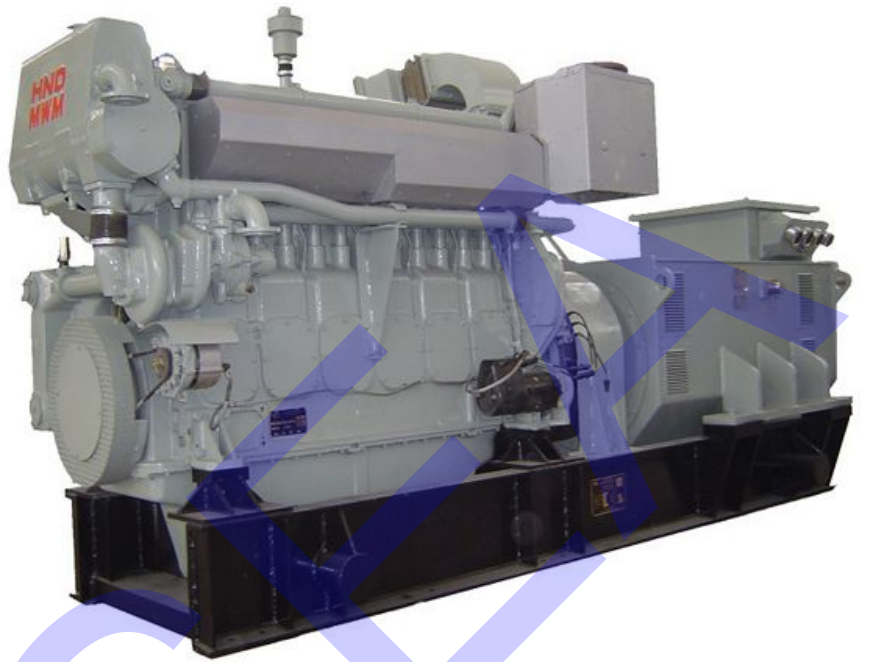

Marine Diesel Generator

Marine Diesel Generator Features:

1. Engine: CUMMINS, DEUTZ, Steyr, Baudouin, MWM, Volvo.
2. Alternator: Stamford, Marathon, Siemens, Sunvim, Leroy-Somer.
3. Power: 10kw-1800kw.
4. Speed: 1500rpm/1800rpm.
5. Frequency: 50HZ/60HZ.
6. Certificate: CCS, BV, ABS, GL, LR, RS, CE.
7. IMO Tier 2.
8. International Warranty Service.
9. Low consumption.
10. Stable and reliable performance.
11. Easy to operating, installation and maintenance.
12. Advanced and reliable control module: Key start, Auto start, Remote control.
13. Full range protect function and alarm shutdown feature.

Baudouin marine generator

cummins marine diesel generator

MWM marine diesel generator

steyr marine diesel generator

Volvo marine generator

Dimensions drawing

Chongqing Hi-Sea Marine Equipment Import&Export Co.,Ltd.