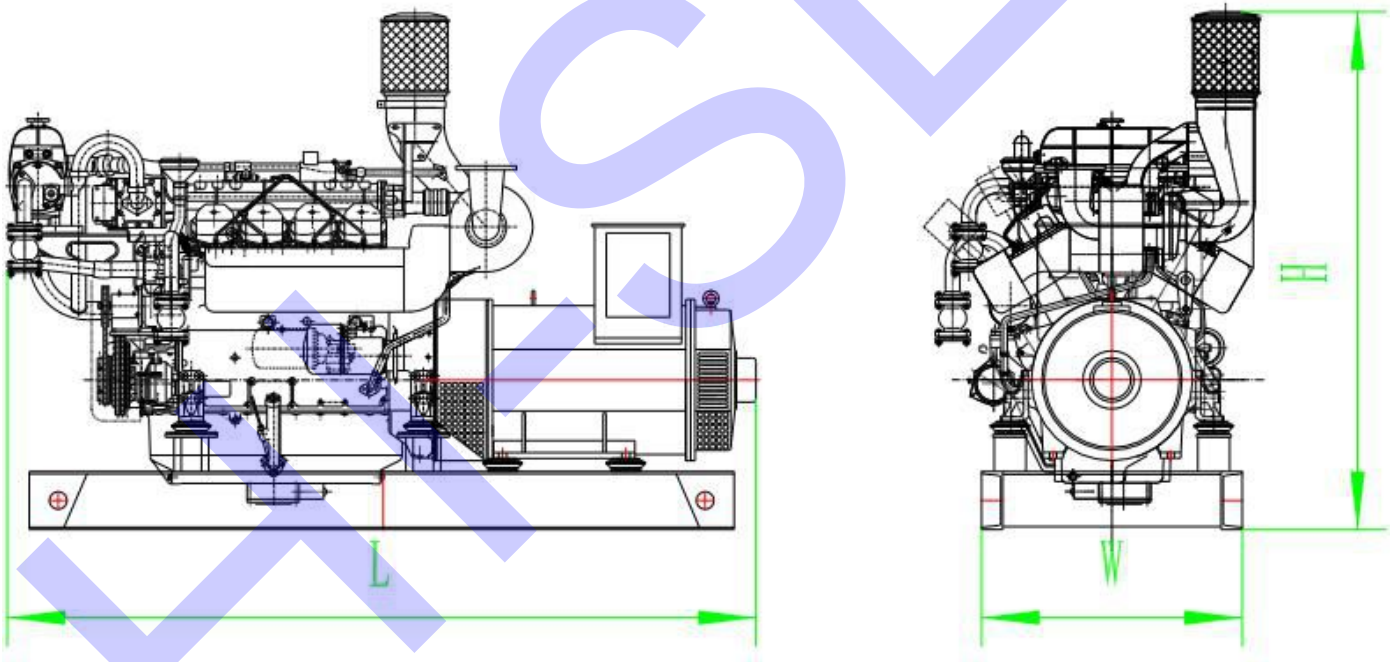

Dimensions drawing

Chongqing Hi-Sea Marine Equipment Import&Export Co.,Ltd.

Address: 20-5,General Chamber of Commerce Building, No.2 Hongjin Street, Yubei District, Chongqing, China

Email: machine@hiseamarine.com mitang0708@foxmail.com **Skype:** cncqtang **QQ:** 2278612160

TEL: +86-23-67032301 **FAX:** +86-23-67955123 **Mobile:** +86-18108354610 **Post Code:**401147

Website: www.hiseamarine.com www.chinahisea.com