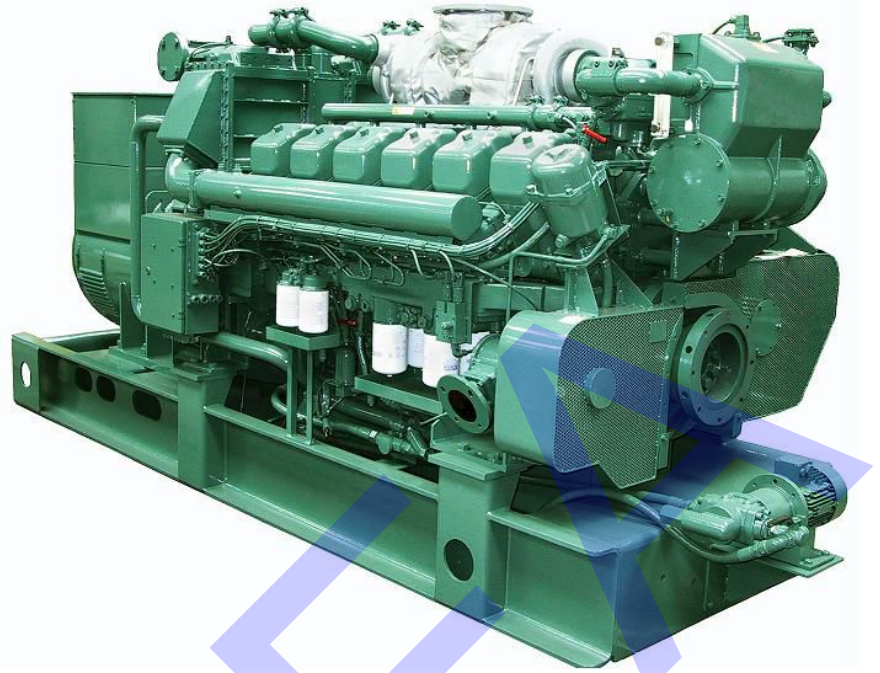

Marine Diesel Generator

Marine Diesel Generator Features:

1. Engine: CUMMINS, DEUTZ, Steyr, Baudouin, MWM, Volvo.
2. Alternator: Stamford, Marathon, Siemens, Sunvim, Leroy-Somer.
3. Power: 10kw-1800kw.
4. Speed: 1500rpm/1800rpm.
5. Frequency: 50HZ/60HZ.
6. Certificate: CCS, BV, ABS, GL, LR, RS, CE.
7. IMO Tier 2.
8. International Warranty Service.
9. Low consumption.
10. Stable and reliable performance.
11. Easy to operating, installation and maintenance.
12. Advanced and reliable control module: Key start, Auto start, Remote control.
13. Full range protect function and alarm shutdown feature.

Baudouin marine generator

cummins marine diesel generator

MWM marine diesel generator

steyr marine diesel generator

Volvo marine generator

Dimensions drawing

Chongqing Hi-Sea Marine Equipment Import&Export Co.,Ltd.