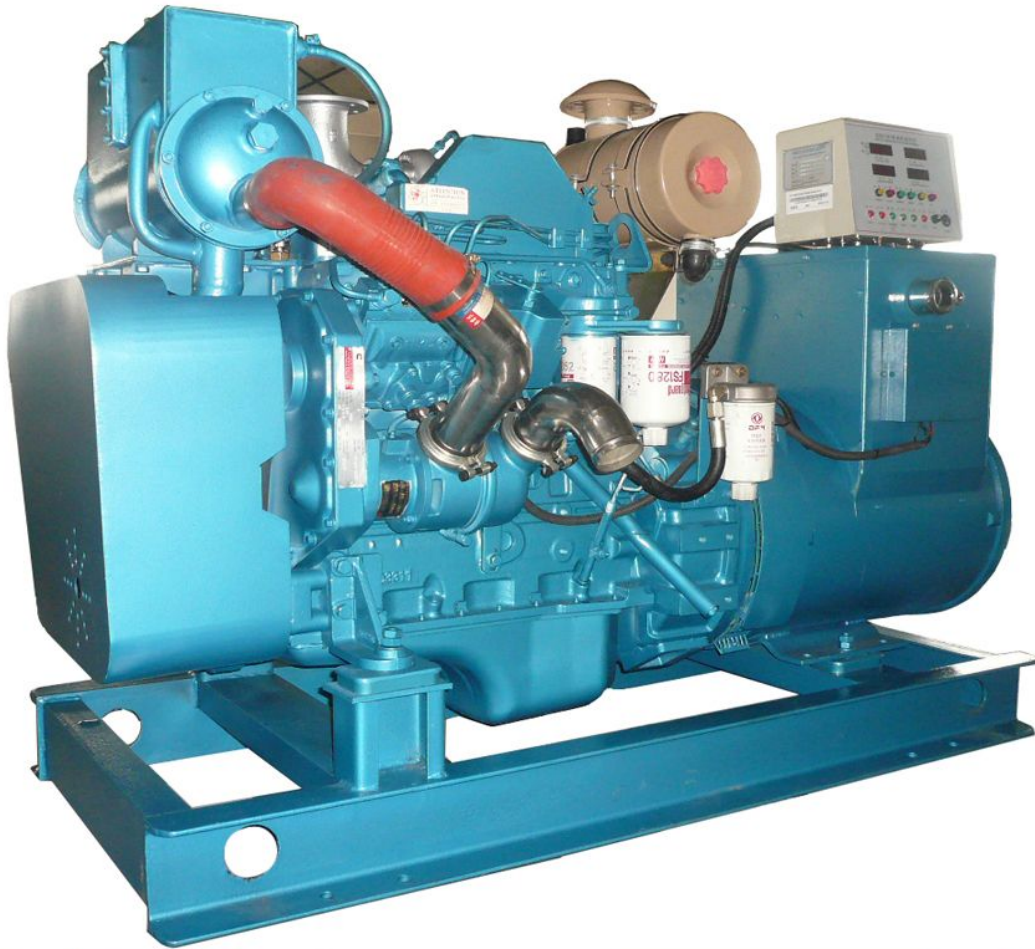

Cummins Marine Generator Set

Cummins Marine Diesel Generator Set Features:

1. Engine: Cummins B,C,L series diesel engine and Cummins M,N,K series diesel engine.
2. Alternator: Optional LeroySomer, Stamford, Marathon, Siemens, Sunvim and other well-known domestic brand motor.
3. Power: 30kw-1500kw.
4. Speed: 1500rpm/1800rpm, Frequency: 50HZ/60HZ.
5. Meet the needs of IMO for NOx request.
6. Certificate: CCS, BV, ABS, GL, LR, RS, NK, KR, CE.
7. The CUMMINS marine diesel generator is the ideal power of shipping, such as main power or stand-by emergency power.
8. With reasonable structure, excellent performance, easy maintenance and other notable features.
9. Low fuel consumption, low cost.
10. Guarantee for one year or 1000 hours.

1000kw cummins marine generator set

200kw cummins marine generator set

400kw cummins marine generator set

250kw cummins marine generator set

Chongqing Hi-Sea Marine Equipment Import&Export Co.,Ltd.

Address: 20-5,General Chamber of Commerce Building, No.2 Hongjin Street, Yubei District, Chongqing, China