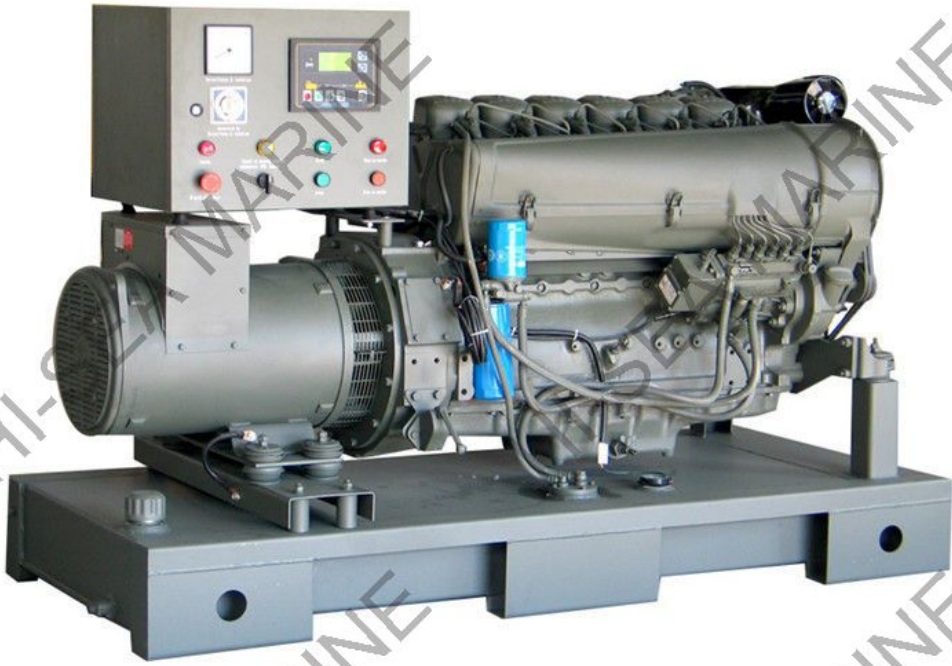

DEUTZ marine diesel generator set

DEUTZ marine diesel generator set features:

1. Power range 50KVA-150KVA (40Kw-120Kw)
2. 50HZ/1500RPM and 60HZ/1800RPM
3. Powered by DEUTZ engine coupled with Marathon Alternator, SUNVIM, Stamford, Siemens alternator are optional
4. EIAPP (Nox) certificate
5. CCS, BV, RS, RRR, GL, LR, RINA, ABS approved
6. All qualified generator sets are subjected to a comprehensive performance test which includes 25% load, 50% load, 75% load, 100% load, 110% load and to check, verify that all control systems, alarm and shut-down protection.

Emergency DEUTZ marine diesel generator set

100kw DEUTZ marine diesel generator set

120kw DEUTZ marine diesel generator set

DEUTZ marine diesel generator set drawing

Chongqing Hi-Sea Marine Equipment Import&Export Co.,Ltd.