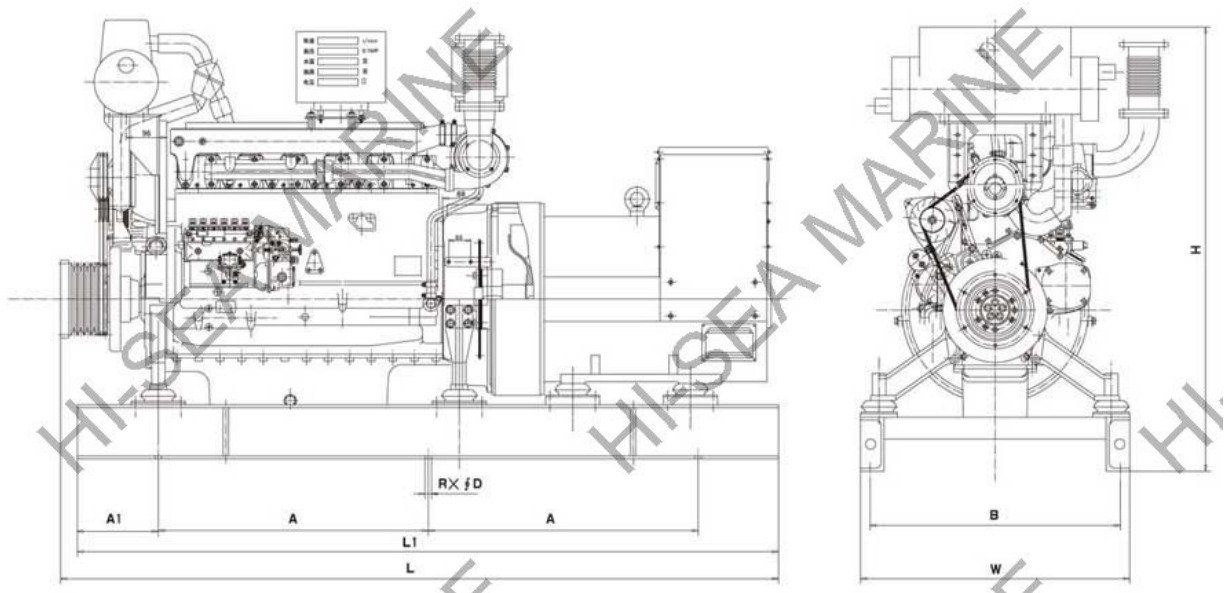

DEUTZ marine diesel generator set

DEUTZ marine diesel generator set features:

1. Power range 50KVA-150KVA (40Kw-120Kw)
2. 50HZ/1500RPM and 60HZ/1800RPM
3. Powered by DEUTZ engine coupled with Marathon Alternator, SUNVIM, Stamford, Siemens alternator are optional
4. EIAPP (Nox) certificate
5. CCS, BV, RS, RRR, GL, LR, RINA, ABS approved
6. All qualified generator sets are subjected to a comprehensive performance test which includes 25% load, 50% load, 75% load, 100% load, 110% load and to check, verify that all control systems, alarm and shut-down protection.

Emergency DEUTZ marine diesel generator set

100kw DEUTZ marine diesel generator set

120kw DEUTZ marine diesel generator set

DEUTZ marine diesel generator set drawing

Chongqing Hi-Sea Marine Equipment Import&Export Co.,Ltd.