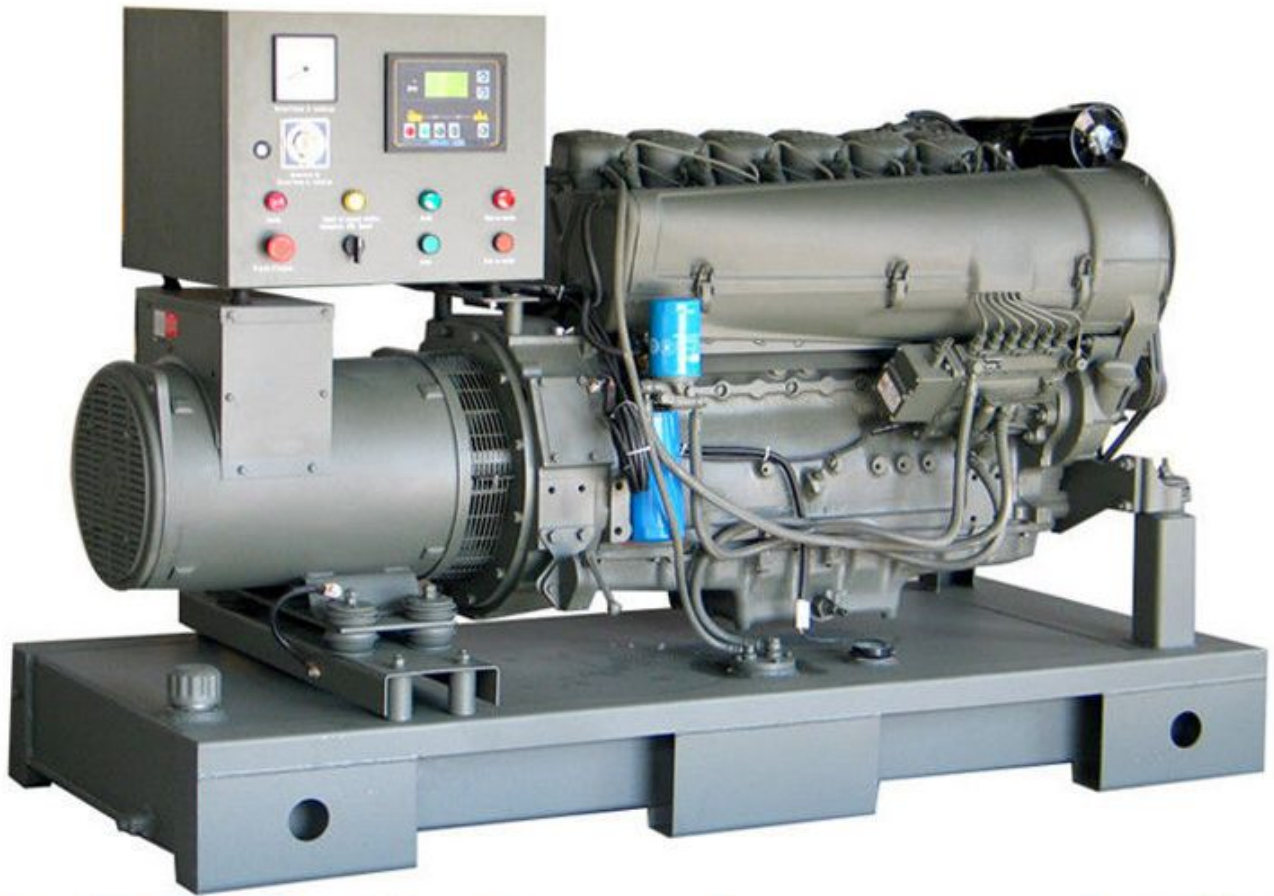

DEUTZ marine diesel generator set

DEUTZ marine diesel generator set features:

1. Power range 50KVA-150KVA (40Kw-120Kw)
2. 50HZ/1500RPM and 60HZ/1800RPM
3. Powered by DEUTZ engine coupled with Marathon Alternator, SUNVIM, Stamford, Siemens alternator are optional
4. EIAPP (Nox) certificate
5. CCS, BV, RS, RRR, GL, LR, RINA, ABS approved
6. All qualified generator sets are subjected to a comprehensive performance test which includes 25% load, 50% load, 75% load, 100% load, 110% load and to check, verify that all control systems, alarm and shut-down protection.

Emergency DEUTZ marine diesel generator set

100kw DEUTZ marine diesel generator set

120kw DEUTZ marine diesel generator set

DEUTZ marine diesel generator set drawing

Chongqing Hi-Sea Marine Equipment Import&Export Co.,Ltd.