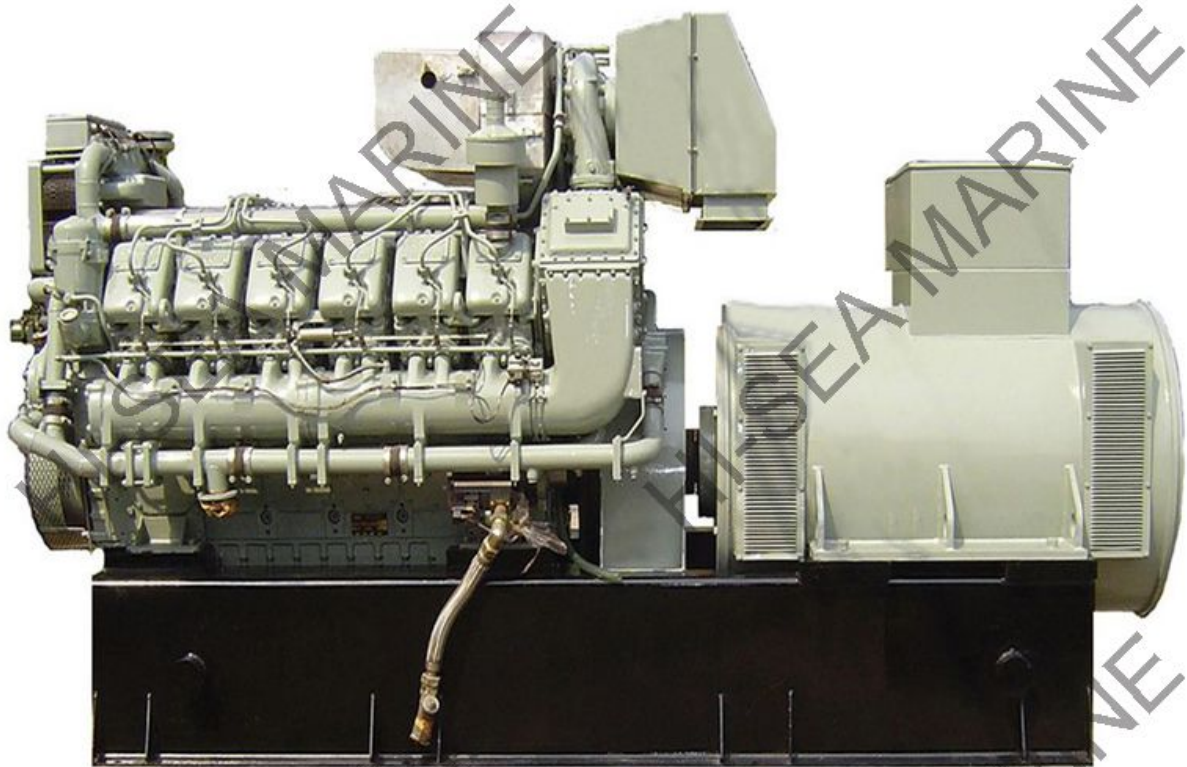

MWM marine diesel generator set

MWM marine diesel generator set features:

1. Power range 150Kw-1700Kw(187.5KVA-2125KVA).
2. HND-MWM engine coupled with Marathon Alternator, Sunvim, Stamford, Siemens alternator.
3. EIAPP, Meet requirements of IMO for NOx Standard.
4. CCS、ABS、BV、DNV、GL approved .
5. High reliability and long life span.
6. Warranty: 1 year or 1000hours warranty.
7. MWM marine diesel generator set adopt Deutz-MWM series engine, a world famous engine with its advanced technology, high reliability and long time service.

1000kw MWM marine diesel generator set

1500KW MWM marine diesel generator set

Emergency MWM marine diesel generator set

MWM marine diesel generator set drawing

Chongqing Hi-Sea Marine Equipment Import&Export Co.,Ltd.