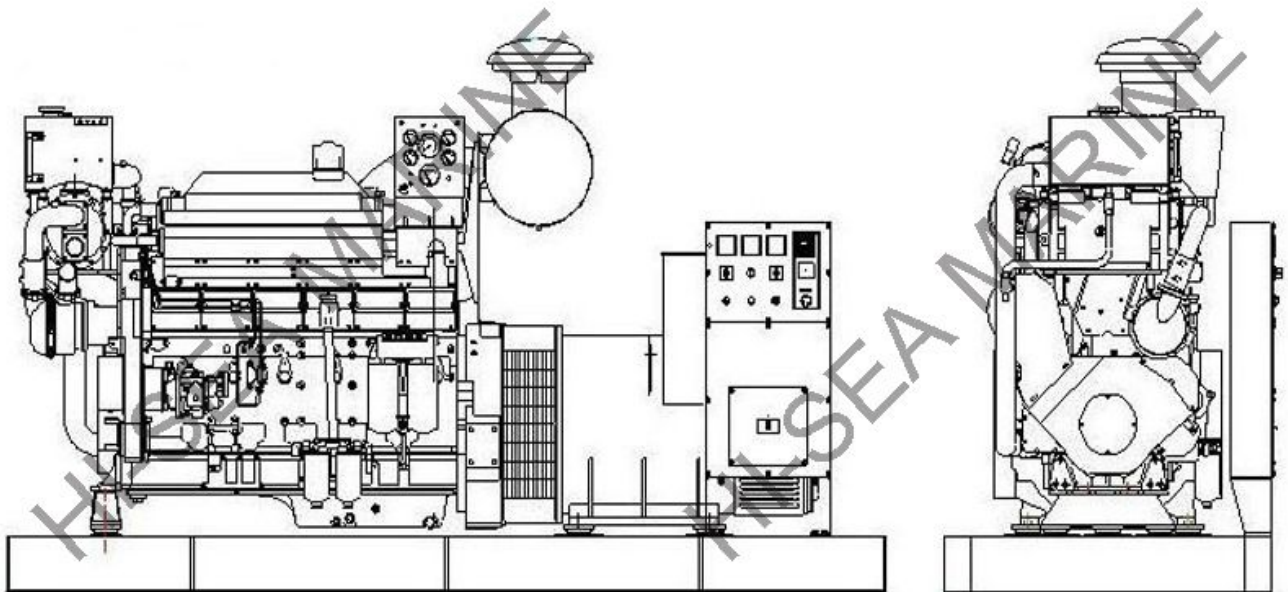

MWM marine diesel generator set drawing

Chongqing Hi-Sea Marine Equipment Import&Export Co.,Ltd.

Address: 20-5,General Chamber of Commerce Building, No.2 Hongjin Street, Yubei District, Chongqing, China

Email: machine@hiseamarine.com mitang0708@foxmail.com **Skype:** cncqtang **QQ:** 2278612160

TEL: +86-23-67032301 **FAX:**+86-23-67955123 **Mobile:** +86-18108354610 **Post Code:**401147

Website: www.hiseamarine.com www.chinahisea.com