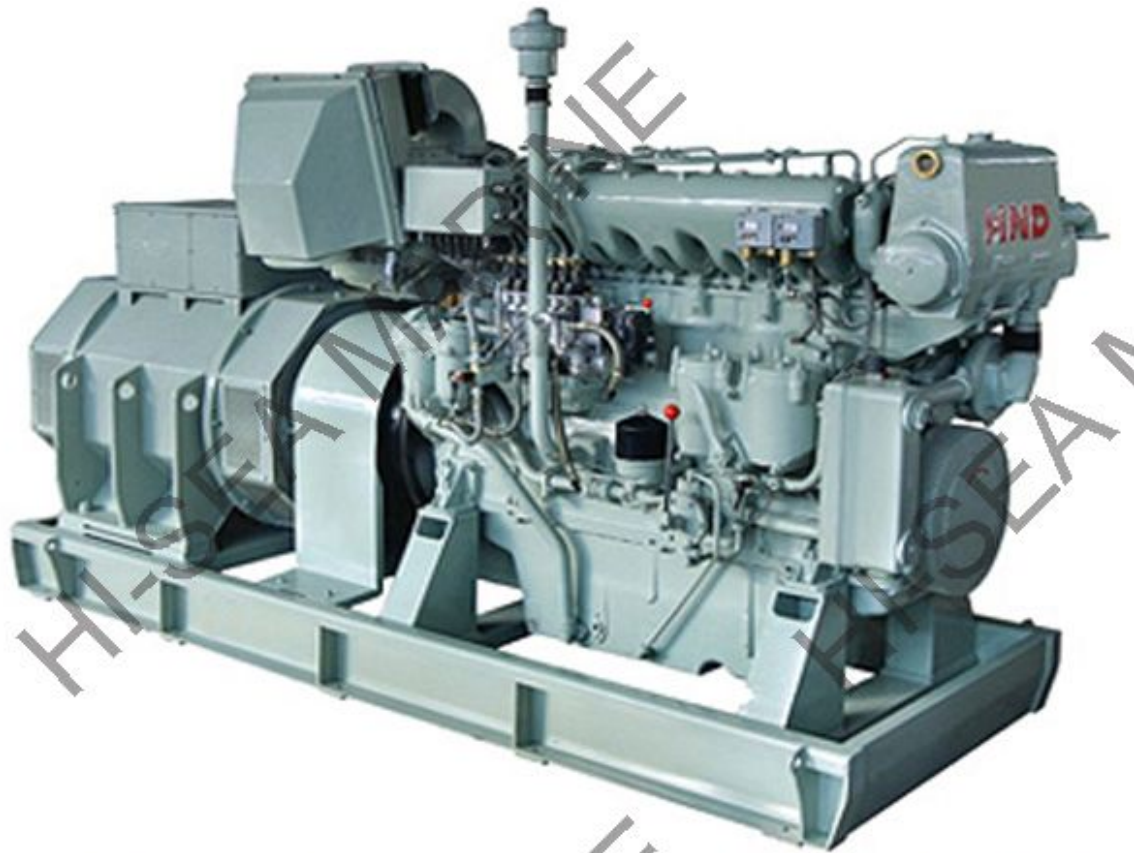

MWM marine diesel generator

MWM marine diesel generator features:

1. Power range 150Kw-1700Kw(187.5KVA-2125KVA), 1500rpm/1800rpm.
2. Engine: HND-MWM TBD234V8/V12, TBD236V8/V12, TBD620V16.
3. Alternator: Marathon , Sunvim, Stamford, Siemens ,LEROY-SOMER alternator.
3. EIAPP, Meet requirements of IMO for NOx Standard.
4. CCS、ABS、BV、DNV、GL approved .
5. High reliability and long life span.
6. Warranty: 1 year or 1000hours warranty.
7. MWM marine diesel generator set adopt Deutz-MWM series engine, a world famous engine with its advanced technology, high reliability and long time service.

1700kw MWM marine diesel generator

Emergency MWM marine diesel generator

Silent type MWM marine diesel generator

MWM marine diesel generator drawing

Chongqing Hi-Sea Marine Equipment Import&Export Co.,Ltd.