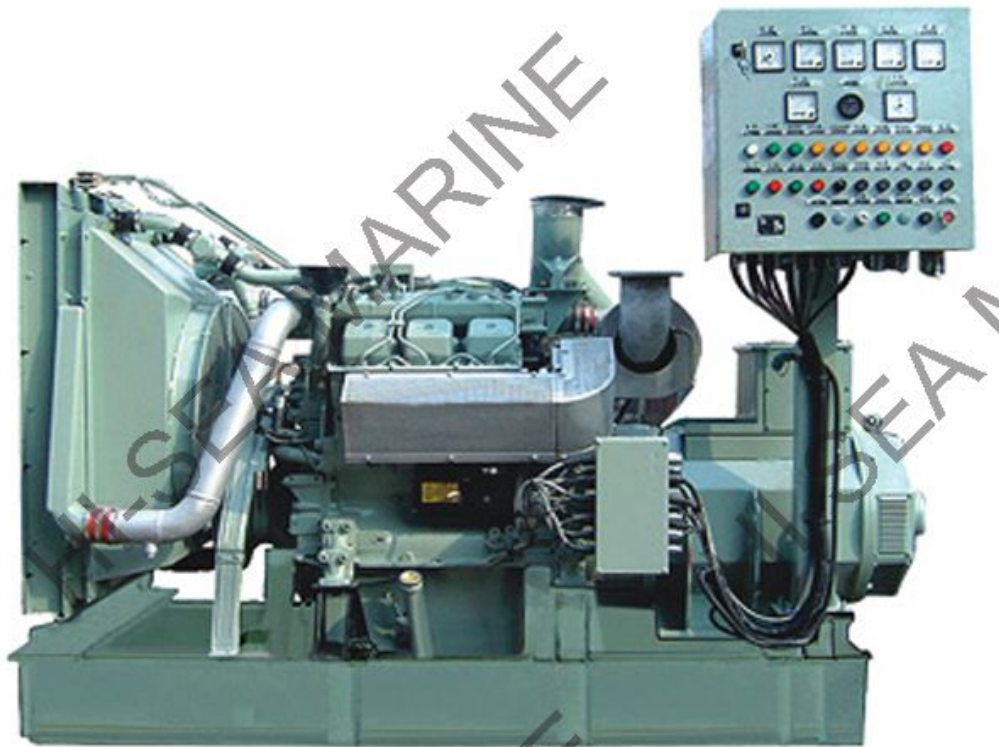

MWM marine diesel generator

MWM marine diesel generator features:

1. Power range 150Kw-1700Kw(187.5KVA-2125KVA), 1500rpm/1800rpm.
2. Engine: HND-MWM TBD234V8/V12, TBD236V8/V12, TBD620V16.
3. Alternator: Marathon , Sunvim, Stamford, Siemens ,LEROY-SOMER alternator.
3. EIAPP, Meet requirements of IMO for NOx Standard.
4. CCS、ABS、BV、DNV、GL approved .
5. High reliability and long life span.
6. Warranty: 1 year or 1000hours warranty.
7. MWM marine diesel generator set adopt Deutz-MWM series engine, a world famous engine with its advanced technology, high reliability and long time service.

1700kw MWM marine diesel generator

Emergency MWM marine diesel generator

Silent type MWM marine diesel generator

MWM marine diesel generator drawing

Chongqing Hi-Sea Marine Equipment Import&Export Co.,Ltd.