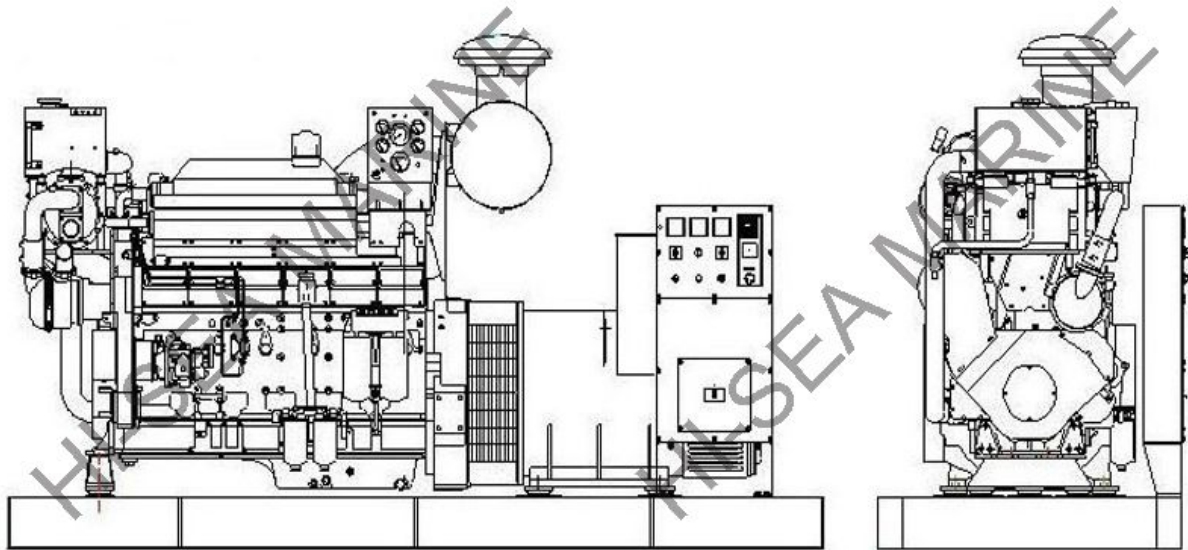

MWM marine diesel generator drawing

Chongqing Hi-Sea Marine Equipment Import&Export Co.,Ltd.

Address: 20-5,General Chamber of Commerce Building, No.2 Hongjin Street, Yubei District, Chongqing, China

Email: machine@hiseamarine.com mitang0708@foxmail.com **Skype:** cncqtang **QQ:** 2278612160

TEL: +86-23-67032301 **FAX:**+86-23-67955123 **Mobile:** +86-18108354610 **Post Code:**401147

Website: www.hiseamarine.com www.chinahisea.com