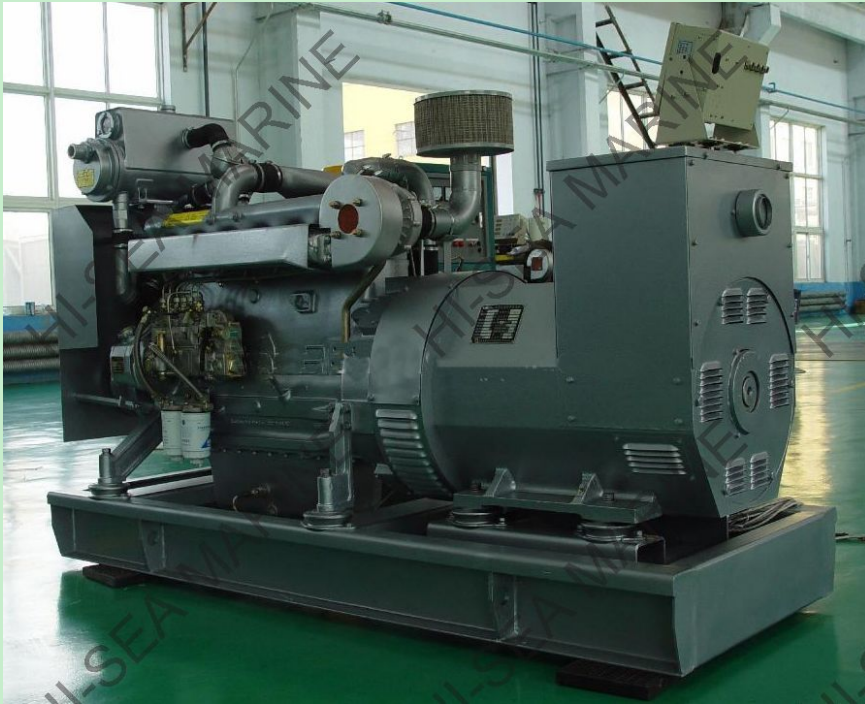

WEICHAH Marine Genset

WEICHAH marine genset features:

- 1.The output power range of WEICHAH marine genset is from 30kw-400kw.
- 2.All kinds of components of the sets have been install on common base frame,so they have compact structure and can be installed easily.
- 3.WEICHAH marine gensets have the character of high speed-regulating accuracy,better dynamic state performance and high efficiency.
- 4.Match with famous brand alternators:Siemens,Stamford,Marathon,SUNVIM,Leroy-somer.
- 5.WEICHAH marine genset and emergency marine genset can be used as main power or stand-by emergency power for all kinds of vessel.
- 6.Certificate:CCS,BV,ABS,GL,RS,CE,NK,KR.

Technical specifications

Model	Power (kw)	Diesel engine		Power factor	Voltage (V)	Dimensions (L*W*H)
		model	Power (kw)			
CCFJ24W	24	D226B-3CD	33	0.8	400/230	1571*620*1231mm
CCFJ30W	30	TD226B-3CD	44			1571*620*1231mm
CCFJ40W	40	TD226B-4CD	66			1618*620*1431mm
CCFJ50W	50	TD226B-4CD	66			1618*620*1431mm
CCFJ64W	64	TD226B-6CD	99			2128*798*1336mm
CCFJ75W	75	TD226B-6CD	99			2128*798*1336mm
CCFJ90W	90	TBD226B-6CD	132			2128*798*1336mm
CCFJ100W	100	TBD226B-6CD	132			2128*798*1336mm
CCFJ120W	120	TBD226B-6CD5	145			2268*798*1336mm
CCFJ150W	150	WD615.68CD	187			3150*1060*1650mm
CCFJ180W	180	WD615.46CD	231			3150*1060*1650mm
CCFJ200W	200	WD618.42CD	259			3250*1060*2030mm
CCFJ250W	250	X6160Z-1	280			3758*1110*1945mm
CCFJ300W	300	R6160Z-1	330			3758*1110*1946mm
CCFJ350W	350	X6170ZC	390			3596*1146*1909mm
CCFJ400W	400	X6170ZC-21	456			3596*1146*1910mm

200kw WEICHAJ marine genset

400kw WEICHAH marine genset

emergency WEICHAH marine genset

Chongqing Hi-Sea Marine Equipment Import&Export Co.,Ltd.

Address: 20-5,General Chamber of Commerce Building, No.2 Hongjin Street, Yubei District, Chongqing, China